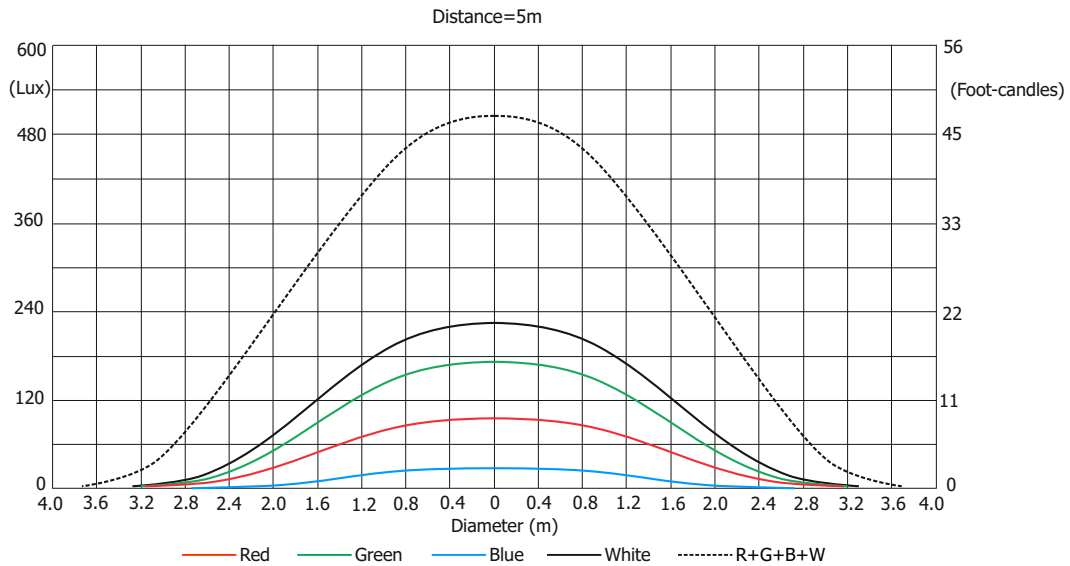

Illuminance distribution

Fixture setting: White Point 8000K Off

Copyright © 2021 Robe Lighting s.r.o. - All rights reserved
All Specifications subject to change without notice