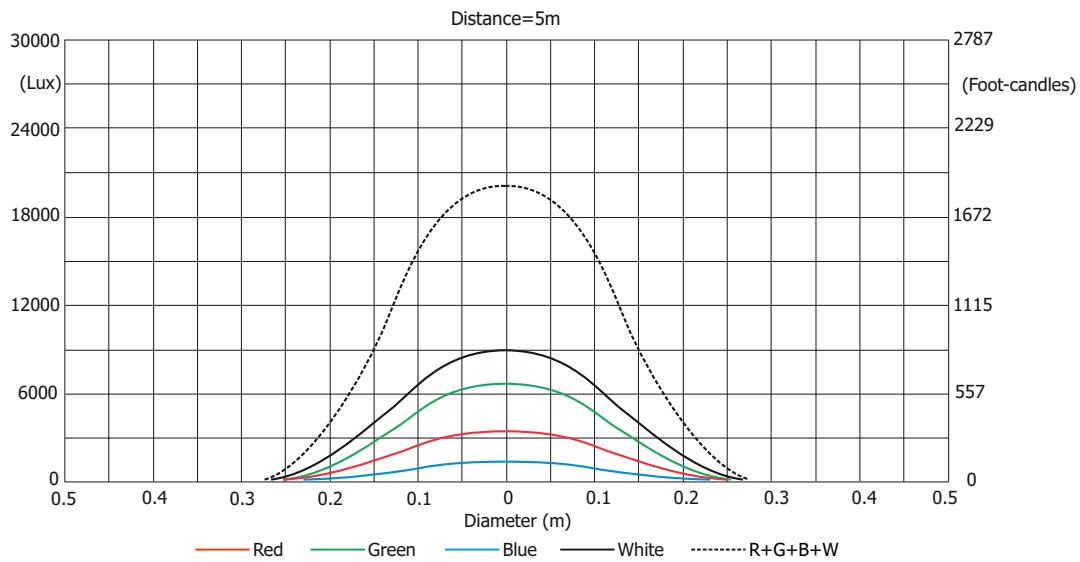

Max. Zoom

Total Output: 6574 lumens

Distance (m)	4	5	8	12	16	20	24	28	
Red	207/19	133/12	52/5	23/2.1	13/1.2	8/0.8	6/0.5	4/0.4	Intensity (center) Lux/Footcandles
Green	348/32	223/21	87/8	39/3.6	22/2	14/1.3	10/0.9	7/0.7	
Blue	102/9	65/6	25/2.4	11/1	6/0.6	4/0.4	3/0.3	2/0.2	
White	410/38	262/24	102/10	45/4	26/2.4	16/1.5	11/1.1	8/0.8	
R+G+B+W	844/78	540/50	211/20	94/9	53/4.9	34/3.1	23/2.2	17/1.6	

Illuminance distribution

Fixture setting: White Point 8000K Off

Copyright © 2021 Robe Lighting s.r.o. - All rights reserved
All Specifications subject to change without notice

ROBIN LEDBeam 350 FW

Photometric Diagram

Min. Zoom

Total Output: 2350 lumens

Distance (m)	4	5	8	12	16	20	24	28	
Red	5375/499	3440/320	1344/125	597/56	336/31	215/20	150/14	110/10	Intensity (center) Lux/Footcandles
Green	10859/1009	6950/646	2715/252	1206/112	679/63	434/40	302/28	221/21	
Blue	2297/1470	1470/137	574/53	255/24	144/13	92/9	64/6	47/4.4	
White	14062/1306	9000/836	3515/327	1563/145	879/82	563/52	390/36	287/27	
R+G+B+W	31250/2903	20000/1858	7813/726	3472/323	1953/182	1250/116	868/81	638/59	