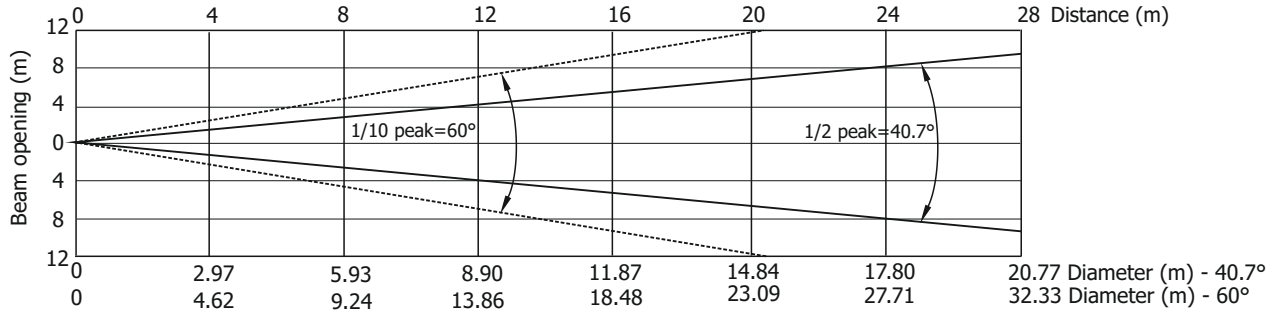

ROBIN LEDBeam 350

Photometric Diagram

Min. Zoom

Total Output: 2640 lumens

Distance (m)	4	5	8	12	16	20	24	28	
Red	10375/964	6640/617	2594/241	1152/107	648/60	415/39	288/27	211/20	Intensity (center) Lux/Footcandles
Green	18125/1684	11600/1078	4531/421	2013/187	1132/105	720/67	503/47	370/34	
Blue	5328/495	3410/317	1332/124	592/55	333/31	213/20	148/14	109/10	
White	22188/2061	14200/1319	5547/515	2465/229	1387/129	887/83	616/57	453/42	
R+G+B+W	44063/4094	28200/2620	11015/1023	4895/455	2753/256	1762/164	1224/114	899/84	

Illuminance distribution

Fixture setting: White Point 8000K Off

Copyright © 2021 Robe Lighting s.r.o. - All rights reserved
All Specifications subject to change without notice

ROBIN LEDBeam 350

Photometric Diagram

Max. Zoom

Total Output: 6574 lumens

Distance (m)	4	5	8	12	16	20	24	28	
Red	207/19	133/12	52/5	23/2.1	13/1.2	8/0.8	6/0.5	4/0.4	Intensity (center) Lux/Footcandles
Green	348/32	223/21	87/8	39/3.6	22/2	14/1.3	10/0.9	7/0.7	
Blue	102/9	65/6	25/2.4	11/1	6/0.6	4/0.4	3/0.3	2/0.2	
White	410/38	262/24	102/10	45/4	26/2.4	16/1.5	11/1.1	8/0.8	
R+G+B+W	844/78	540/50	211/20	94/9	53/4.9	34/3.1	23/2.2	17/1.6	

Illuminance distribution

Fixture setting: White Point 8000K Off

Copyright © 2021 Robe Lighting s.r.o. - All rights reserved
All Specifications subject to change without notice

ROBIN LEDBeam 350 FW

Photometric Diagram