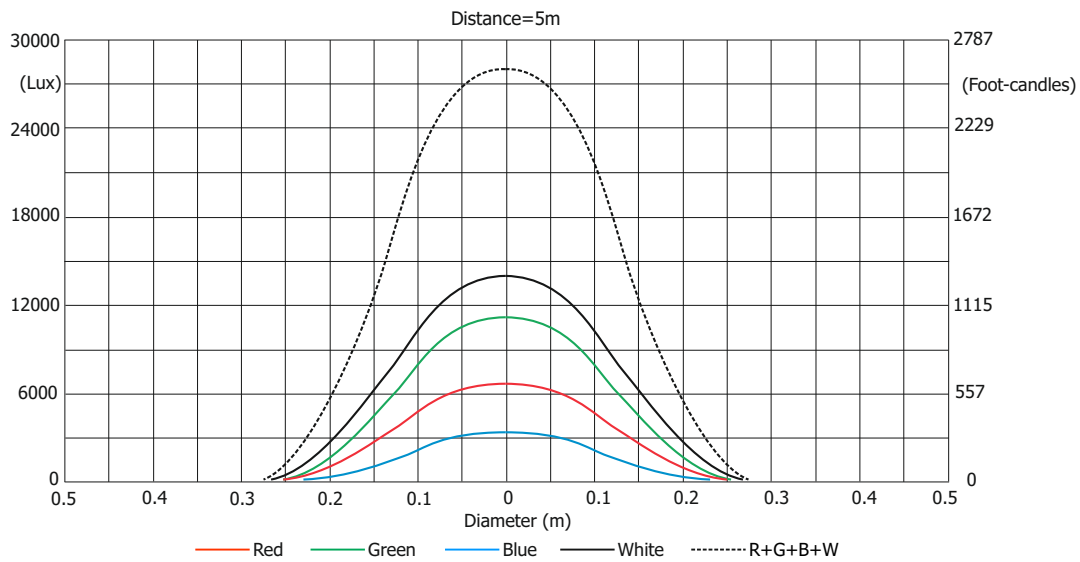

ROBIN LEDBeam 350

Photometric Diagram

Min. Zoom

Total Output: 2640 lumens

Distance (m)	4	5	8	12	16	20	24	28	
Red	10375/964	6640/617	2594/241	1152/107	648/60	415/39	288/27	211/20	Intensity (center) Lux/Footcandles
Green	18125/1684	11600/1078	4531/421	2013/187	1132/105	720/67	503/47	370/34	
Blue	5328/495	3410/317	1332/124	592/55	333/31	213/20	148/14	109/10	
White	22188/2061	14200/1319	5547/515	2465/229	1387/129	887/83	616/57	453/42	
R+G+B+W	44063/4094	28200/2620	11015/1023	4895/455	2753/256	1762/164	1224/114	899/84	

Illuminance distribution

Fixture setting: White Point 8000K Off

Copyright © 2021 Robe Lighting s.r.o. - All rights reserved
All Specifications subject to change without notice

ROBIN LEDBeam 350

Photometric Diagram

Max. Zoom

Total Output: 6574 lumens

Distance (m)	4	5	8	12	16	20	24	28	
Red	207/19	133/12	52/5	23/2.1	13/1.2	8/0.8	6/0.5	4/0.4	Intensity (center) Lux/Footcandles
Green	348/32	223/21	87/8	39/3.6	22/2	14/1.3	10/0.9	7/0.7	
Blue	102/9	65/6	25/2.4	11/1	6/0.6	4/0.4	3/0.3	2/0.2	
White	410/38	262/24	102/10	45/4	26/2.4	16/1.5	11/1.1	8/0.8	
R+G+B+W	844/78	540/50	211/20	94/9	53/4.9	34/3.1	23/2.2	17/1.6	

Max. Zoom

Total Output: 5875 lumens

Distance (m)	4	5	8	12	16	20	24	28	
Red	130/12	83/8	32/3	14/1.3	8/0.8	5/0.5	4/0.3	3/0.2	Intensity (center) Lux/Footcandles
Green	268/25	172/16	67/6	30/2.8	17/1.6	11/1.0	8/0.7	6/0.5	
Blue	59/6	38/3.5	15/1.4	7/0.6	4/0.3	2/0.2	1.6/0.2	1.2/0.1	
White	342/32	219/20	86/8	38/3.5	21/2	14/1.3	10/0.9	7/0.6	
R+G+B+W	800/74	512/48	200/19	89/8	50/4.6	32/3.0	22/2.1	16/1.5	