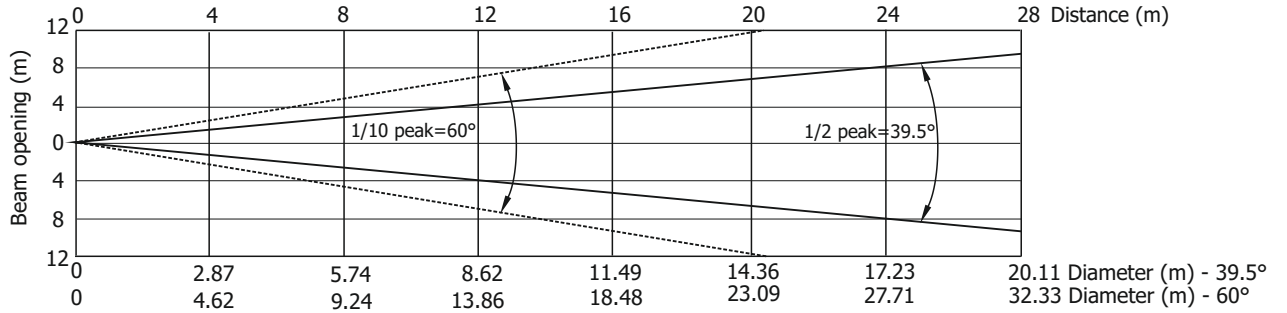

Illuminance distribution

Fixture setting: White Point 8000K Off

Copyright © 2021 Robe Lighting s.r.o. - All rights reserved
All Specifications subject to change without notice

ROBIN LEDBeam 350 FW

Photometric Diagram

Min. Zoom

Total Output: 2350 lumens

Distance (m)	4	5	8	12	16	20	24	28	
Red	5375/499	3440/320	1344/125	597/56	336/31	215/20	150/14	110/10	Intensity (center) Lux/Footcandles
Green	10859/1009	6950/646	2715/252	1206/112	679/63	434/40	302/28	221/21	
Blue	2297/1470	1470/137	574/53	255/24	144/13	92/9	64/6	47/4.4	
White	14062/1306	9000/836	3515/327	1563/145	879/82	563/52	390/36	287/27	
R+G+B+W	31250/2903	20000/1858	7813/726	3472/323	1953/182	1250/116	868/81	638/59	

Max. Zoom

Total Output: 5875 lumens

Distance (m)	4	5	8	12	16	20	24	28	
Red	130/12	83/8	32/3	14/1.3	8/0.8	5/0.5	4/0.3	3/0.2	Intensity (center) Lux/Footcandles
Green	268/25	172/16	67/6	30/2.8	17/1.6	11/1.0	8/0.7	6/0.5	
Blue	59/6	38/3.5	15/1.4	7/0.6	4/0.3	2/0.2	1.6/0.2	1.2/0.1	
White	342/32	219/20	86/8	38/3.5	21/2	14/1.3	10/0.9	7/0.6	
R+G+B+W	800/74	512/48	200/19	89/8	50/4.6	32/3.0	22/2.1	16/1.5	