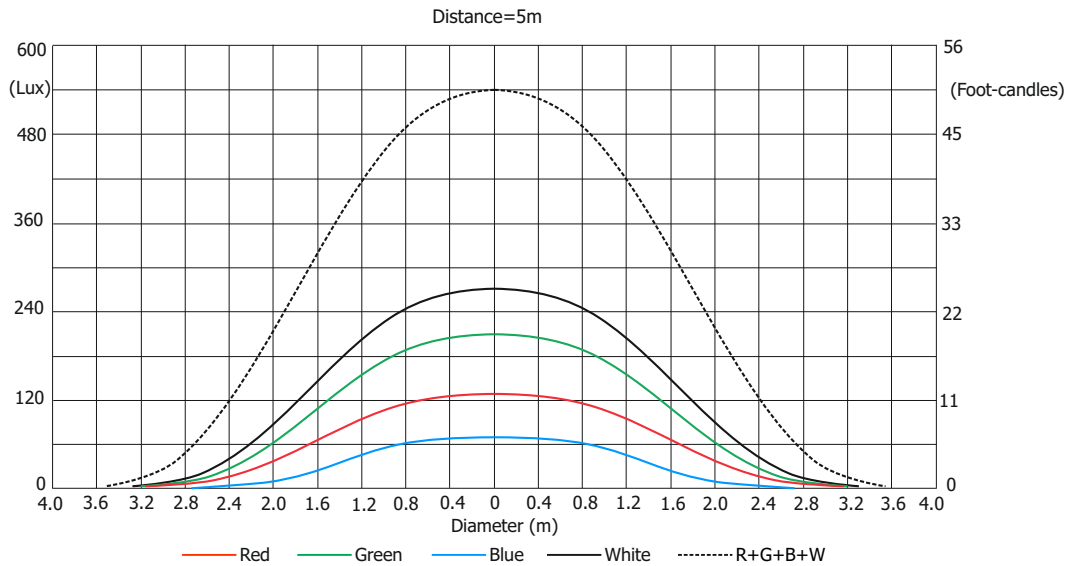

ROBIN LEDBeam 350

Photometric Diagram

Min. Zoom

Total Output: 2640 lumens

Distance (m)	4	5	8	12	16	20	24	28	
Red	10375/964	6640/617	2594/241	1152/107	648/60	415/39	288/27	211/20	Intensity (center) Lux/Footcandles
Green	18125/1684	11600/1078	4531/421	2013/187	1132/105	720/67	503/47	370/34	
Blue	5328/495	3410/317	1332/124	592/55	333/31	213/20	148/14	109/10	
White	22188/2061	14200/1319	5547/515	2465/229	1387/129	887/83	616/57	453/42	
R+G+B+W	44063/4094	28200/2620	11015/1023	4895/455	2753/256	1762/164	1224/114	899/84	

Illuminance distribution

Fixture setting: White Point 8000K Off

Copyright © 2021 Robe Lighting s.r.o. - All rights reserved
All Specifications subject to change without notice

ROBIN LEDBeam 350

Photometric Diagram

Max. Zoom

Total Output: 6574 lumens

Distance (m)	4	5	8	12	16	20	24	28	
Red	207/19	133/12	52/5	23/2.1	13/1.2	8/0.8	6/0.5	4/0.4	Intensity (center) Lux/Footcandles
Green	348/32	223/21	87/8	39/3.6	22/2	14/1.3	10/0.9	7/0.7	
Blue	102/9	65/6	25/2.4	11/1	6/0.6	4/0.4	3/0.3	2/0.2	
White	410/38	262/24	102/10	45/4	26/2.4	16/1.5	11/1.1	8/0.8	
R+G+B+W	844/78	540/50	211/20	94/9	53/4.9	34/3.1	23/2.2	17/1.6	

Illuminance distribution

Fixture setting: White Point 8000K Off

Copyright © 2021 Robe Lighting s.r.o. - All rights reserved
All Specifications subject to change without notice

ROBIN LEDBeam 350 FW

Photometric Diagram