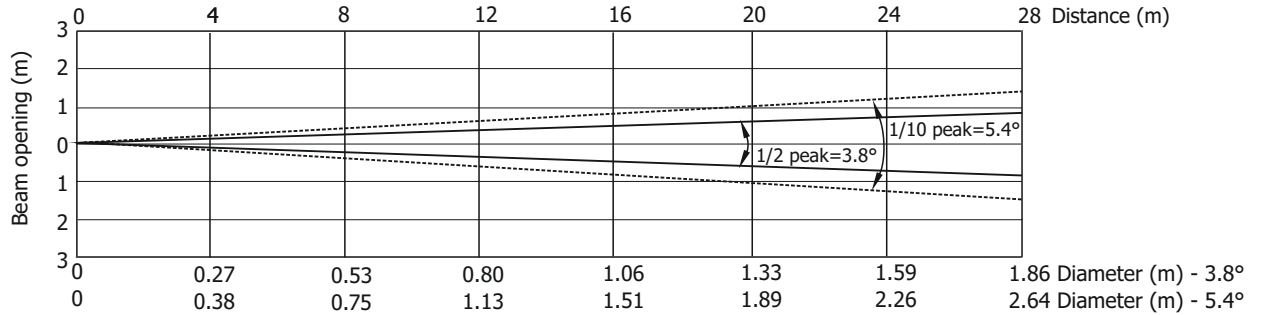

Illuminance distribution

Fixture setting: White Point 8000K Off

Copyright © 2021 Robe Lighting s.r.o. - All rights reserved
All Specifications subject to change without notice

ROBIN LEDBeam 350

Photometric Diagram

Max. Zoom

Total Output: 6574 lumens

Distance (m)	4	5	8	12	16	20	24	28	
Red	207/19	133/12	52/5	23/2.1	13/1.2	8/0.8	6/0.5	4/0.4	Intensity (center) Lux/Footcandles
Green	348/32	223/21	87/8	39/3.6	22/2	14/1.3	10/0.9	7/0.7	
Blue	102/9	65/6	25/2.4	11/1	6/0.6	4/0.4	3/0.3	2/0.2	
White	410/38	262/24	102/10	45/4	26/2.4	16/1.5	11/1.1	8/0.8	
R+G+B+W	844/78	540/50	211/20	94/9	53/4.9	34/3.1	23/2.2	17/1.6	

Illuminance distribution

Fixture setting: White Point 8000K Off

Copyright © 2021 Robe Lighting s.r.o. - All rights reserved
All Specifications subject to change without notice

ROBIN LEDBeam 350 FW

Photometric Diagram

Min. Zoom

Total Output: 2350 lumens

Distance (m)	4	5	8	12	16	20	24	28	
Red	5375/499	3440/320	1344/125	597/56	336/31	215/20	150/14	110/10	Intensity (center) Lux/Footcandles
Green	10859/1009	6950/646	2715/252	1206/112	679/63	434/40	302/28	221/21	
Blue	2297/1470	1470/137	574/53	255/24	144/13	92/9	64/6	47/4.4	
White	14062/1306	9000/836	3515/327	1563/145	879/82	563/52	390/36	287/27	
R+G+B+W	31250/2903	20000/1858	7813/726	3472/323	1953/182	1250/116	868/81	638/59	