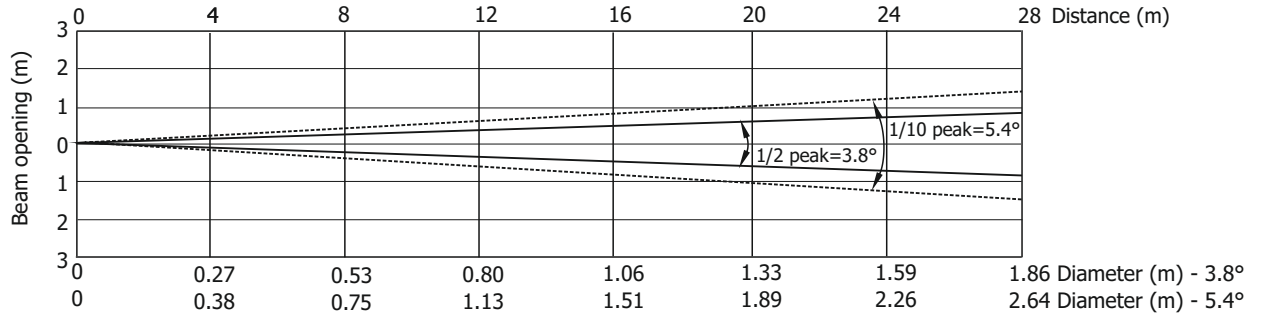

ROBIN LEDBeam 350

Photometric Diagram

Min. Zoom

Total Output: 2640 lumens

Distance (m)	4	5	8	12	16	20	24	28	
Red	10375/964	6640/617	2594/241	1152/107	648/60	415/39	288/27	211/20	Intensity (center) Lux/Footcandles
Green	18125/1684	11600/1078	4531/421	2013/187	1132/105	720/67	503/47	370/34	
Blue	5328/495	3410/317	1332/124	592/55	333/31	213/20	148/14	109/10	
White	22188/2061	14200/1319	5547/515	2465/229	1387/129	887/83	616/57	453/42	
R+G+B+W	44063/4094	28200/2620	11015/1023	4895/455	2753/256	1762/164	1224/114	899/84	

Illuminance distribution

Fixture setting: White Point 8000K Off

Copyright © 2021 Robe Lighting s.r.o. - All rights reserved
All Specifications subject to change without notice

ROBIN LEDBeam 350

Photometric Diagram

Max. Zoom

Total Output: 6574 lumens

Distance (m)	4	5	8	12	16	20	24	28	
Red	207/19	133/12	52/5	23/2.1	13/1.2	8/0.8	6/0.5	4/0.4	Intensity (center) Lux/Footcandles
Green	348/32	223/21	87/8	39/3.6	22/2	14/1.3	10/0.9	7/0.7	
Blue	102/9	65/6	25/2.4	11/1	6/0.6	4/0.4	3/0.3	2/0.2	
White	410/38	262/24	102/10	45/4	26/2.4	16/1.5	11/1.1	8/0.8	
R+G+B+W	844/78	540/50	211/20	94/9	53/4.9	34/3.1	23/2.2	17/1.6	

Illuminance distribution

Fixture setting: White Point 8000K Off

Copyright © 2021 Robe Lighting s.r.o. - All rights reserved
All Specifications subject to change without notice

ROBIN LEDBeam 350 FW

Photometric Diagram