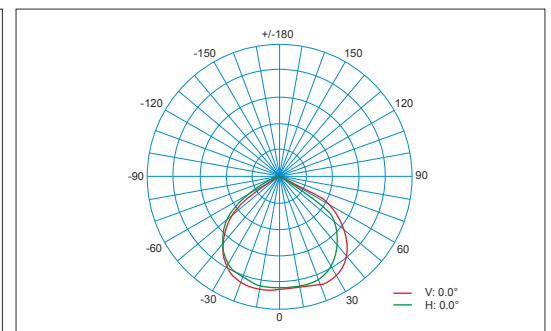

11.2	Class-III	IP-65	LED driver built-in	85V-265V AC Voltage

Efficiency >85%	Distance	Illuminance Area	
Average Illuminance	6	42 Lux	8 x 8 m
	8	23 Lux	11 x 11 m
	10	16 Lux	15 x 15 m