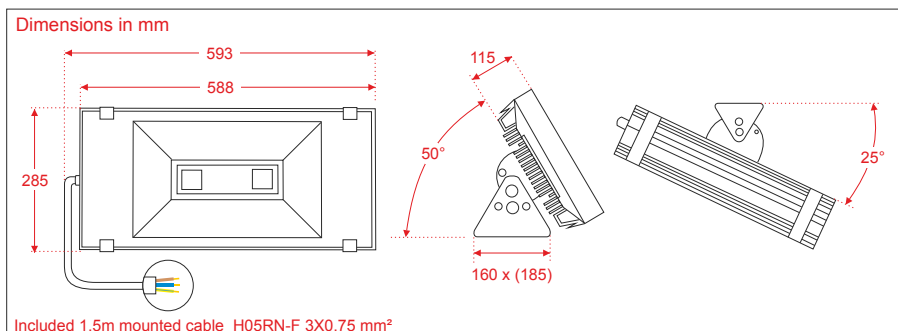

11.2	Class-III	IP-65	LED driver built-in	85V-265V AC Voltage

Efficiency >85%	Distance	Illuminance Area	
Average Illuminance	6	42 Lux	8 x 8 m
	8	23 Lux	11 x 11 m
	10	16 Lux	15 x 15 m